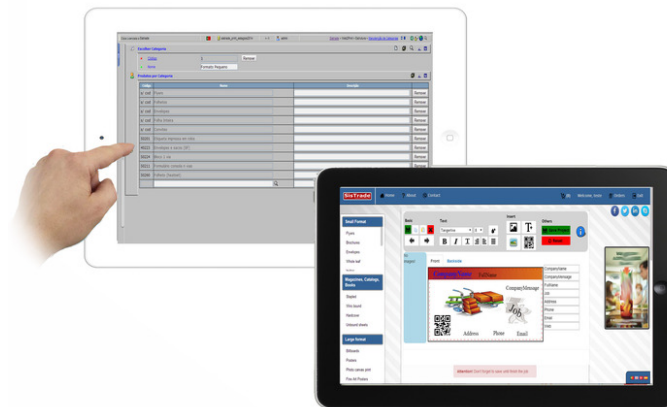

Web2Print

USER FRIENDLY INTERFACE

- Printing online has never been so simple, with a fast and responsive platform web-to-print, customers, regardless of location and with any device can order a product and pay in no time.

EASY TO CONFIGURE & MANAGE

- Sistrade® Web2Print does not require IT skills. Administrators can easily configure and manage web-to-print platform through a module, integrated with MIS|ERP Sistrade®, which allows them to modify the design and catalogue, manage orders, download files uploaded by users, as well as provides them with the statistical data such as the information about products that were most visited, and many others features.

ONLINE PRODUCT DESIGNER

- For customers, we developed a user-friendly online product designer, using HTML5 it can run on any device. This gives the printing house and customer guarantee that final product has the high-quality output and measures.

SECURE ONLINE PAYMENTS

- We provide a high-security payment gateway, all data are encrypted and we guarantee the safety of your money. What is more, there are many possibilities of payment integration that can be configured.

UPLOADED CUSTOMER FILES

- Customers have the possibility to upload files in various formats (pdf, png, jpg, bmp). These files can be found in Orders manager associated to the customer order.